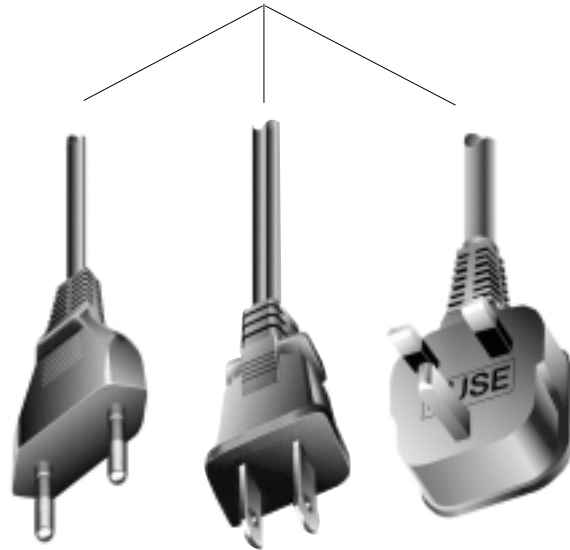

APPLIANCE COUPLERS

Cordsets

IEC / EN 60320-1 / C13, protection class I, pin temperature 70 °C (cold condition)

Medical Grade Standard
NEMA 5-15P

IEC/EN 60320-1/C19

North America Standard
NEMA 5-15

North America, Europlug, United Kingdom, Schuko Standards
NEMA 1-15P, 5-15P, CEE 7/7, 7/16, BS 1363